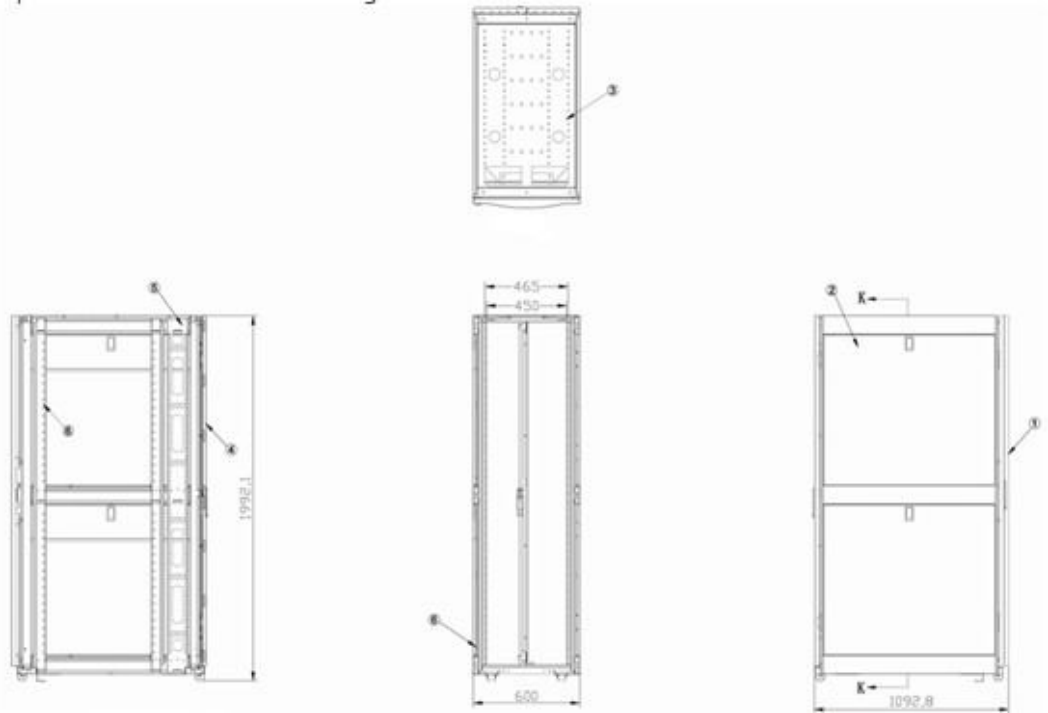

### **Features**

- Exquisite design with precise dimension and craftsmanship.
- high-density vented Arc front door and high-density rear doors enable ventilation and reliable operation.
- Several lockable cable entrances on top/bottom, size of the large hole at the bottom adjustable.
- easy-to-disassemble front\rear\left\right doors enable convenient operation from any side of the cabinet
- Material:SPCC cold rolled steel.
- Surface Treatment:Degreasing,Phosphoric,Powder coat.

### **Structure:**

- 1.ventilation front door
- 2.side door
- 3.top cover
- 4.frane
- 5.rail-right
- 6.rail-left
- 7.cable-manager
- 8.beam
- 9.ventilation rear door-right
- 10.ventilation rear door-left

**Technical Specifications(25U Cabinet):**

**Dimension:**

Item No.	Without package(W×D×Hmm)	capacity	packing dimension(W×D×Hmm)
STNC-6125	600×1000×1236	25U	650×1150×1386
STNC -6142	600×1000×1992	42U	650×1150×2142
STNC -6148	600×1000×2259	48U	650×1150×2409
STNC -7125	750×1000×1236	25U	800×1150×1386
STNC -7142	750×1000×1992	42U	800×1150×2142
STNC -7148	750×1000×2259	48U	800×1150×2409