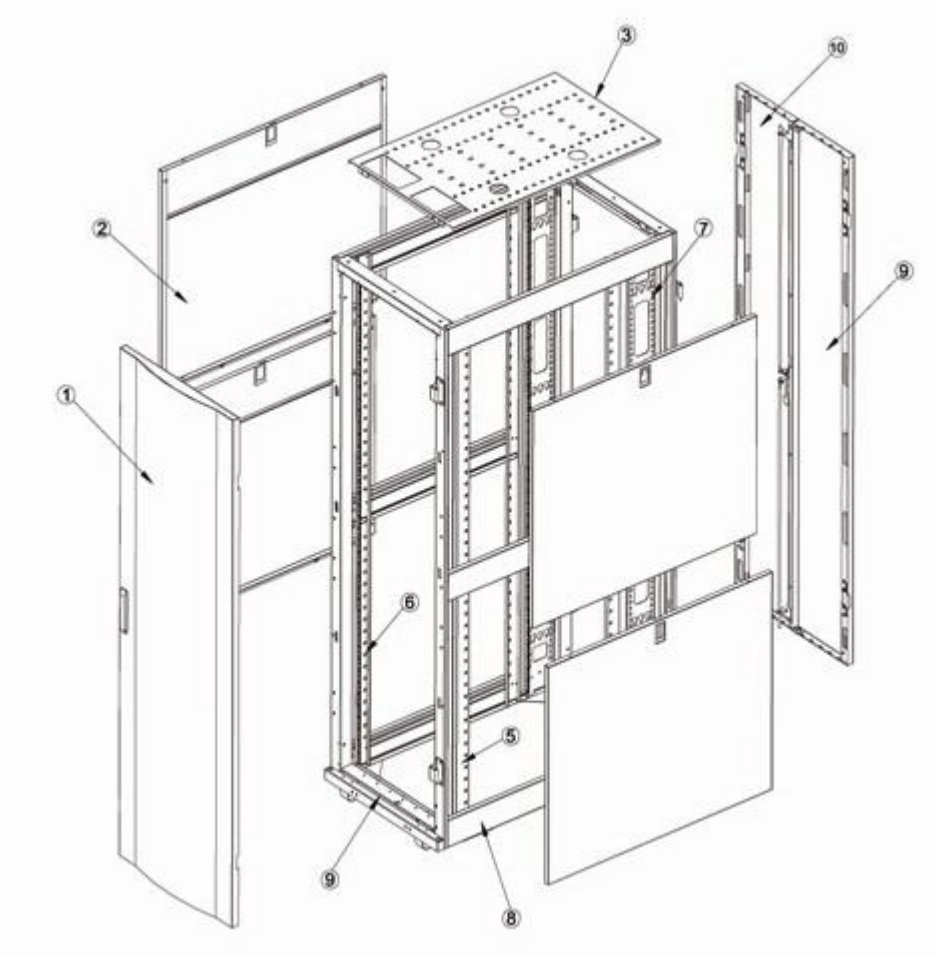

### 19 Inch Network Cabinet

We are China leading manufacturer provides 19 Inch Network Cabinet, Wall Mount Cabinet, Network Patch Panel, etc. in Network Cabling System.

#### Description:

Summit Telecom is a high performance rack cabinet and has different heights and colors

for choose. It is used for telecommunications, communications, security, broadcasting, and other 19 inch electronics etc. It plays vital role in the equipment room and office. The ST cabinet specialty is: the upper and lower parts of side door can be moved and locked. The front and back doors are high-density arc mesh, which could increase air circulation.

### **Features**

- Exquisite design with precise dimension and craftsmanship.
- high-density vented Arc front door and high-density rear doors enable ventilation and reliable operation.
- Several lockable cable entrances on top/bottom, size of the large hole at the bottom adjustable.
- easy-to-disassemble front\rear\left\right doors enable convenient operation from any side of the cabinet
- Material:SPCC cold rolled steel.
- Surface Treatment:Degreasing,Phosphoric,Powder coat.

### **Structure:**

- 1.ventilation front door
- 2.side door
- 3.top cover
- 4.frane
- 5.rail-right
- 6.rail-left
- 7.cable-manager
- 8.beam
- 9.ventilation rear door-right
- 10.ventilation rear door-left