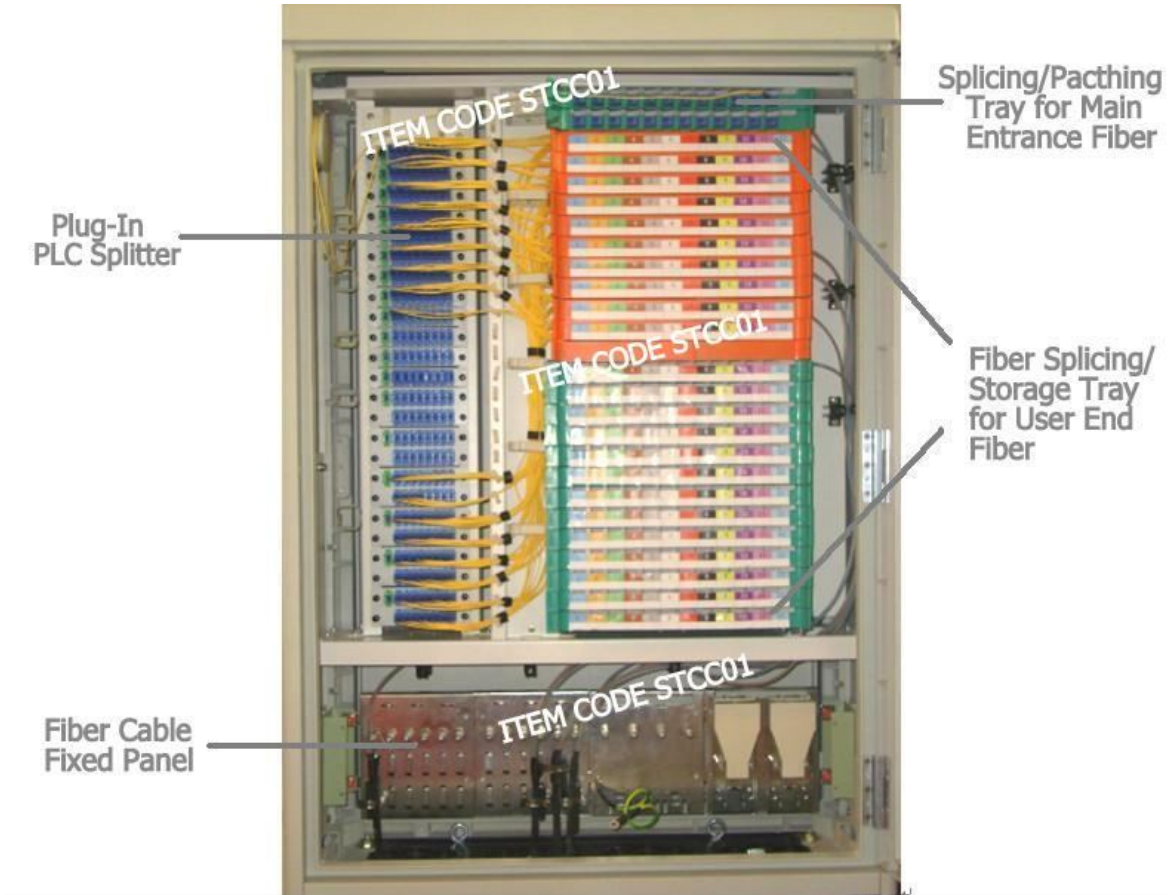

Splice Patch Tray on left side for fiber splicing patching.

Pacth Tray on right side for fiber patching and termination.

Fiber Optic Distribution Frame/Cabinet in OLT Central Office or Office For District (With PLC Optical Splitter)

Splice Patch Tray for come in fiber splicing and patching.

PLC Optical Splitter for fiber splitting.

Splice Tray for go out fiber splicing, and fiber storage tray.

- **On Street Outside Plant--Cross Connection Cabinet**

Cross Connection Cabinet Without Jumper Cable With Optical Splitter
Item Code:STCC01

Next Generation FDH Cabinet Structure

- Outdoor Fiber Connection and Distribution

Fiber Optic Splice Closure with or without PLC Splitter
Item Code:STFOSC