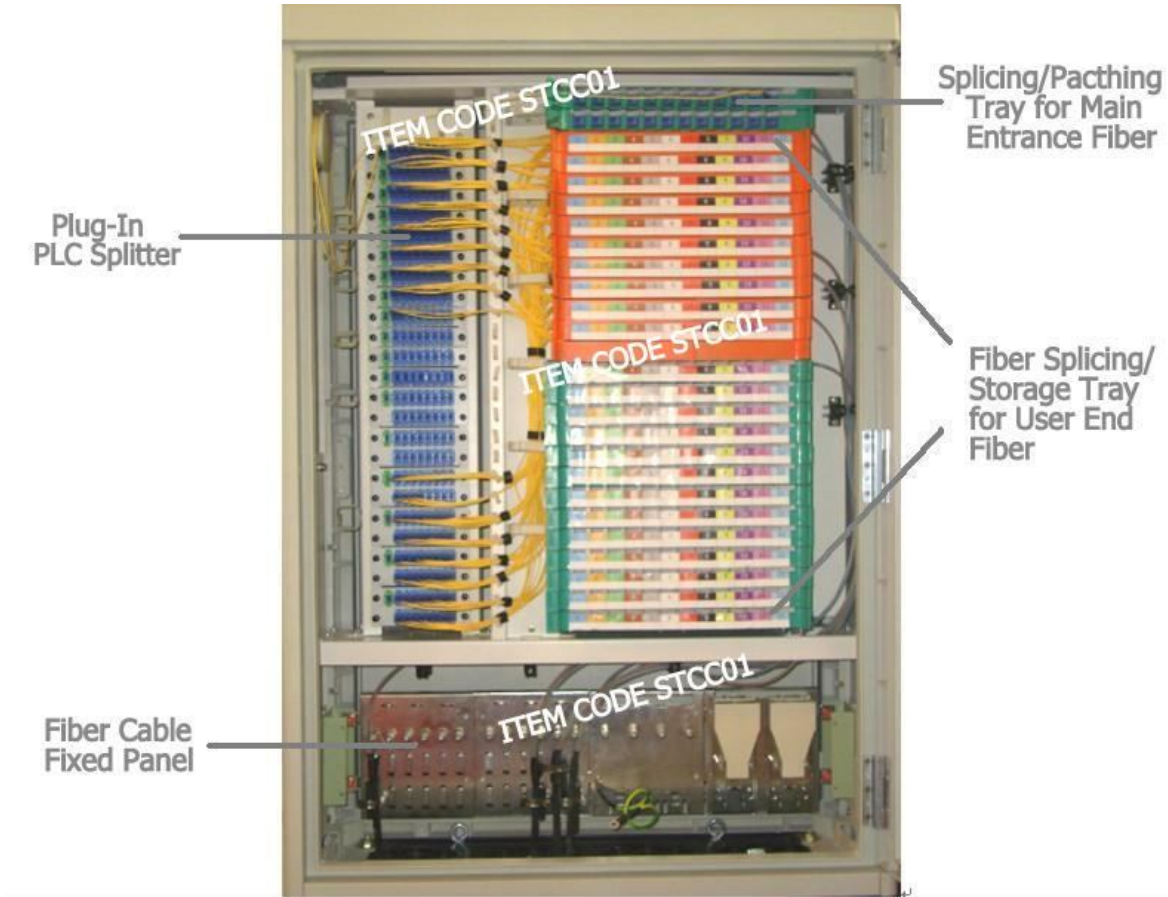

Splice Patch Tray on left side for fiber splicing patching.

Pacth Tray on right side for fiber patching and termination.

Fiber Optic Distribution Frame/Cabinet in OLT Central Office or Office For District  
(With PLC Optical Splitter)

Splice Patch Tray for come in fiber splicing and patching.

PLC Optical Splitter for fiber splitting.

Splice Tray for go out fiber splicing, and fiber storage tray.

- **On Street Outside Plant--Cross Connection Cabinet**

Cross Connection Cabinet Without Jumper Cable With Optical Splitter  
Item Code:STCC01

Next Generation FDH Cabinet Structure

- **Outdoor Fiber Connection and Distribution**

Fiber Optic Splice Closure with or without PLC Splitter