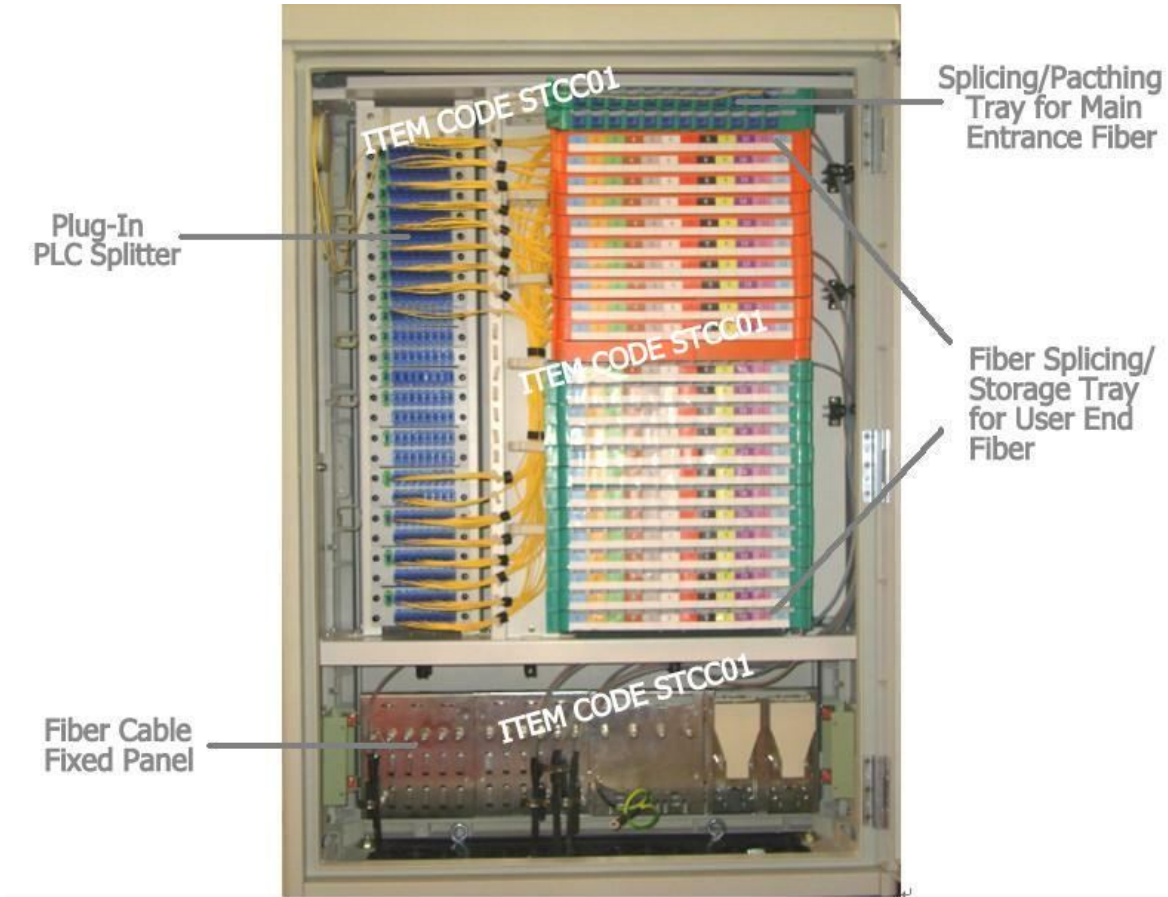

Splice Patch Tray on left side for fiber splicing patching.

Patch Tray on right side for fiber patching and termination.

Fiber Optic Distribution Frame/Cabinet in OLT Central Office or Office For District

(With PLC Optical Splitter)

Splice Patch Tray for come in fiber splicing and patching.

PLC Optical Splitter for fiber splitting.

Splice Tray for go out fiber splicing, and fiber storage tray.

- **On Street Outside Plant--Cross Connection Cabinet**

Cross Connection Cabinet Without Jumper Cable With Optical Splitter
Item Code:STCC01

Next Generation FDH Cabinet Structure

- Outdoor Fiber Connection and Distribution

Fiber Optic Splice Closure with or without PLC Splitter
Item Code:STFOSC