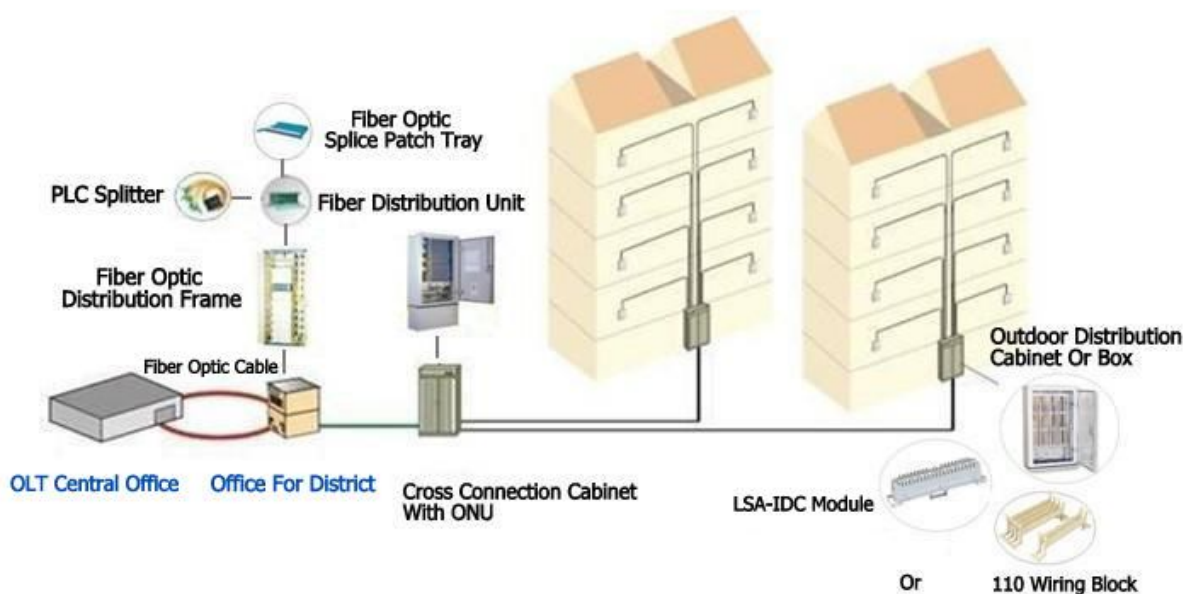

Fiber To The Node/ Neighborhood+DSL

Summit Telecom design FTTN(PON)+DSL Solutions for you, and provide a Full Range of FTTN(PON)+DSL Solution Products including: OLT Central Office Solutions, Cross Connection Cabinet, Outdoor Fiber Optic Distribution Elements, Fiber Optic Splice Closure, Copper Central Office Solutions, Outside Plant Copper Cable Splicing And Connection, Outside Plant Copper Cable Termination And Distribution, Floor Copper Connectivity System.

Splice Patch Tray on left side for fiber splicing patching.

Patch Tray on right side for fiber patching and termination.

Fiber Optic Distribution Frame/Cabinet in OLT Central Office or Office For District

Design C

Quick Connect Module and Outdoor Terminal Box

Tool-less and high waterproof performance to ensure convenient installation and operation, and also good performance under aggressive environmental conditions.