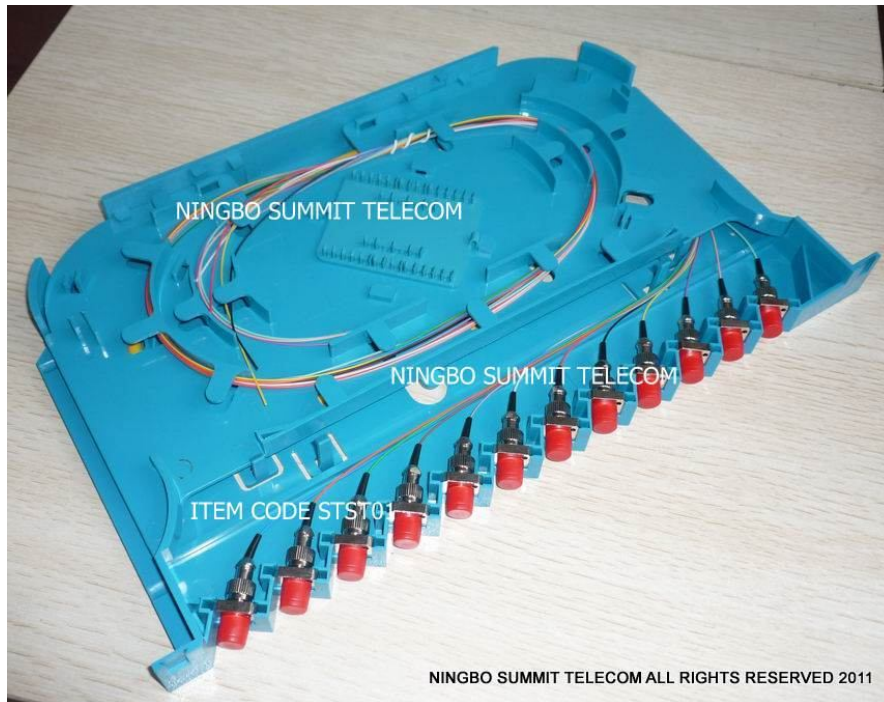

SUMMIT TELECOM

©2013 SUMMIT TELECOM ALL RIGHTS RESERVED

Web: www.summittelecomm.com

E-mail: sales@summittelecomm.com

summittelecomm@hotmail.com

Fiber Optic Splice Patch Tray

Item Code:STST01

Fiber Optic Splice Cassette/ Tray 12 Core

**Description:**

We are China leading manufacturer for Fiber Optic Splice Cassette, Fiber Splice Tray applicable for distribution rack, distribution box, also provides other telecom products.

Application for the Fiber Optic Distribution Frame, 12 core fiber fusion splicing, patch cable patching, connection.

Features:

- Designed for Fiber Optic Distribution Frame
- 12 Core Fusion Splicing For Fiber Cable
- Fiber fusion splicing Pigtails inside, 12 pcs fiber optic adapters assembled, patch cable connection
- Suitable for SC, FC adapter
- Material: PC Material
- Capacity: 12 Core