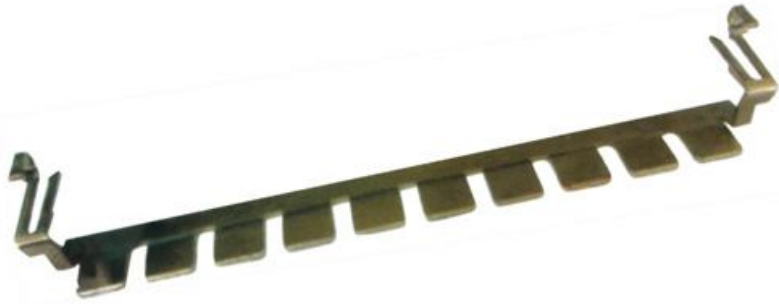

10 Pair Label Holder With Dust Cover
Item Code: STLH02

Marking Cap
Item Code: STMC

NINGBO SUMMIT TELECOM ALL RIGHTS RESERVED 2011

Dust Cover 10 Pair 20 Pair 100 Pair
Item Code: STDC

NINGBO SUMMIT TELECOM ALL RIGHTS RESERVED 2011

Disconnection Plug, Dummy Plug
Item Code: STDP

NINGBO SUMMIT TELECOM ALL RIGHTS RESERVED 2011

10 Pair 8 Pair Disconnection Plug

Item Code: STDP03

NINGBO SUMMIT TELECOM ALL RIGHTS RESERVED 2011

Ground Bar 10 Pair 8 Pair

Item Code: STGB

NINGBO SUMMIT TELECOM ALL RIGHTS RESERVED 2011

Number Flag,Number Plug

Item Code: STNF

NINGBO SUMMIT TELECOM ALL RIGHTS RESERVED 2011