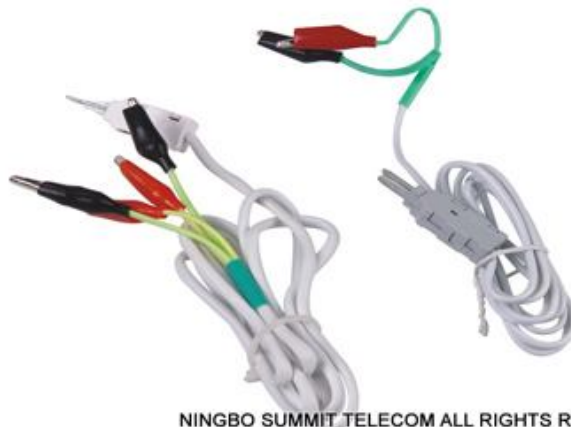

Item Code: STTC

NINGBO SUMMIT TELECOM ALL RIGHTS RESERVED 2011

2 Pole 4 Pole Test Cord

Item Code: STTC03

NINGBO SUMMIT TELECOM ALL RIGHTS RESERVED 2011

Test Plug Kit 2 Pole 4 Pole
Item Code: STTP

Label Holder 10 Pair 8 Pair 5 Pair
Item Code: STLH01

10 Pair Label Holder With Dust Cover
Item Code: STLH02

Marking Cap
Item Code: STMC

NINGBO SUMMIT TELECOM ALL RIGHTS RESERVED 2011

Dust Cover 10 Pair 20 Pair 100 Pair
Item Code: STDC

NINGBO SUMMIT TELECOM ALL RIGHTS RESERVED 2011