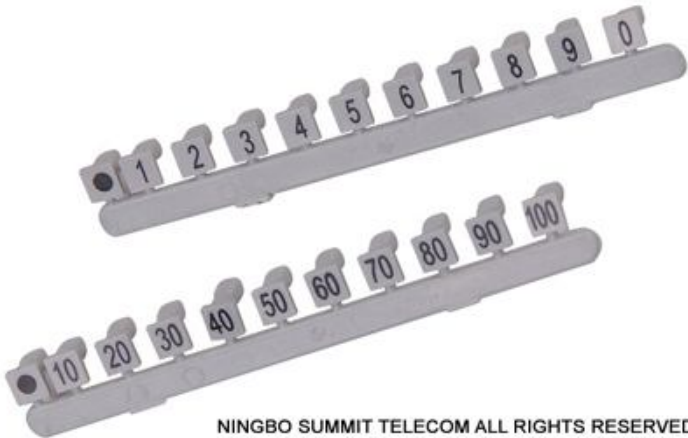

Number Flag,Number Plug

Item Code: STNF

NINGBO SUMMIT TELECOM ALL RIGHTS RESERVED 2011