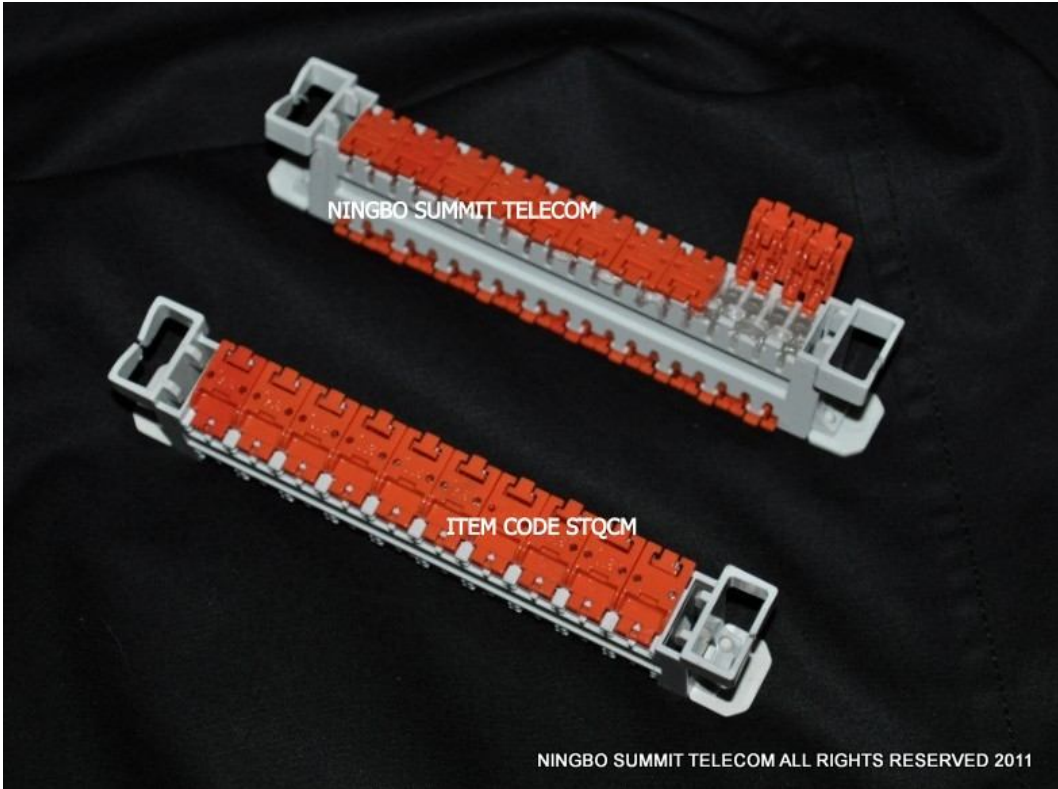

## Copper Cable Distribution Box

Item Code: STOF CB

### FTTH FTTX Outdoor Distribution Box For Quick Connect Module Outdoor Fiber ADSL Distribution Hub

We are China leading manufacturer provides FTTH FTTX Outdoor Distribution Box For Quick Connect Module,Outdoor Fiber ADSL Distribution Hub,etc.

#### Features:

- The outdoor fiber ADSL distribution hub design makes the fiber splicing and copper cable VDSL connection integrated into one box.
- Application for FTTH,FTTX network.
- The box could be Wall Mounted and Direct Buried
- Material: PC Material.
- Waterproof :IP54 Standard.
- Fiber splicing in 2Pcs 12 Core Splice Tray installed in box,fusion splicing

suitable.totally 24 core splicing capacity.

- 10 pcs quick connection module installed for Copper Cat5e Cable connection, make VDSL Network connected

- 3 cable entrance ports, up to 6 ports.

- Security: Key Lock or Screw Lock.
- Color: Gray