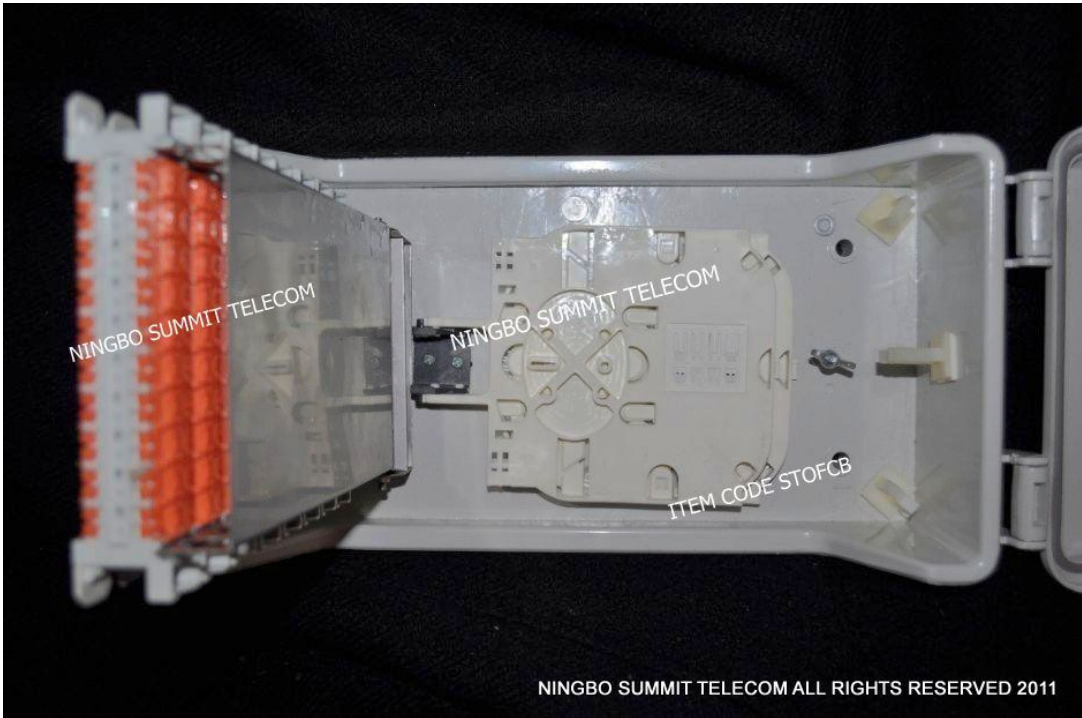

## Copper Cable Distribution Box

Item Code: STOF CB

### FTTH FTTX Outdoor Distribution Box For Quick Connect Module Outdoor Fiber ADSL Distribution Hub

We are China leading manufacturer provides FTTH FTTX Outdoor Distribution Box For Quick Connect Module,Outdoor Fiber ADSL Distribution Hub,etc.

#### Features:

- The outdoor fiber ADSL distribution hub design makes the fiber splicing and copper cable VDSL connection integrated into one box.
- Application for FTTH,FTTX network.
- The box could be Wall Mounted and Direct Buried
- Material: PC Material.
- Waterproof :IP54 Standard.
- Fiber splicing in 2Pcs 12 Core Splice Tray installed in box,fusion splicing

suitable.totally 24 core splicing capacity.

- 10 pcs quick connection module installed for Copper Cat5e Cable connection, make VDSL Network connected

- 3 cable entrance ports, up to 6 ports.

- Security: Key Lock or Screw Lock.
- Color: Gray