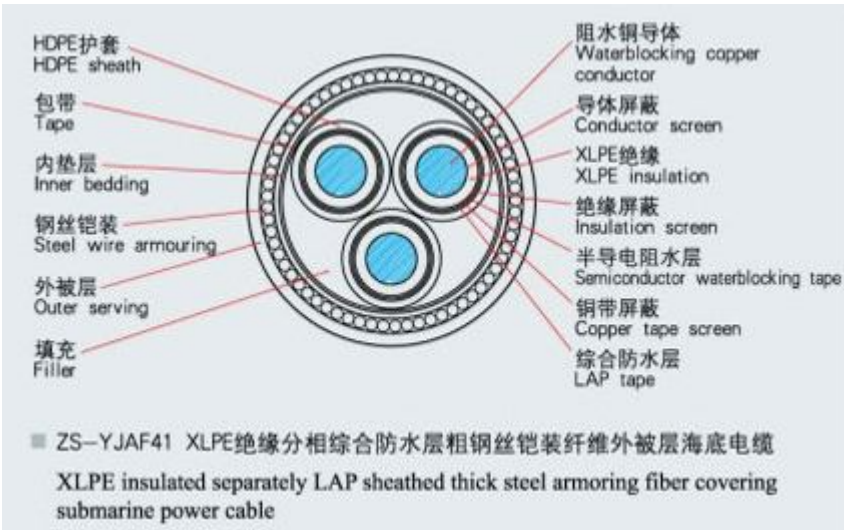

Submarine Optical Fiber Composite Power Cable