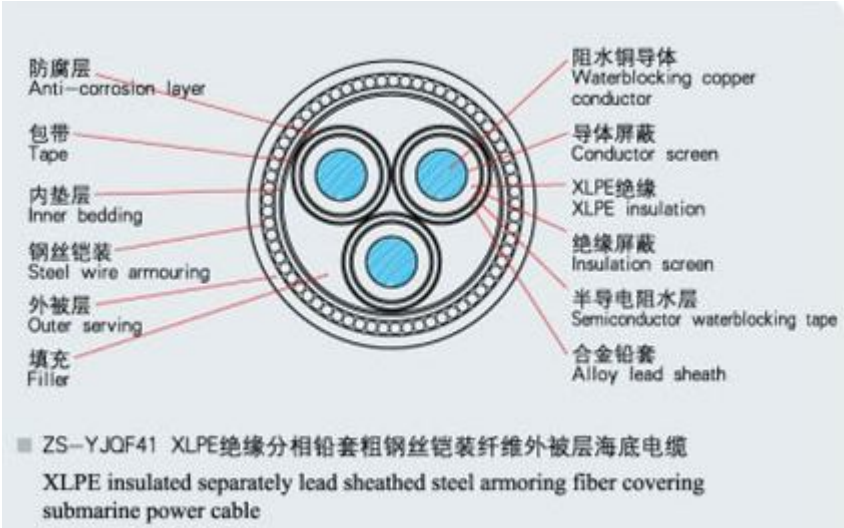

Submarine Optical Fiber Composite Power Cable